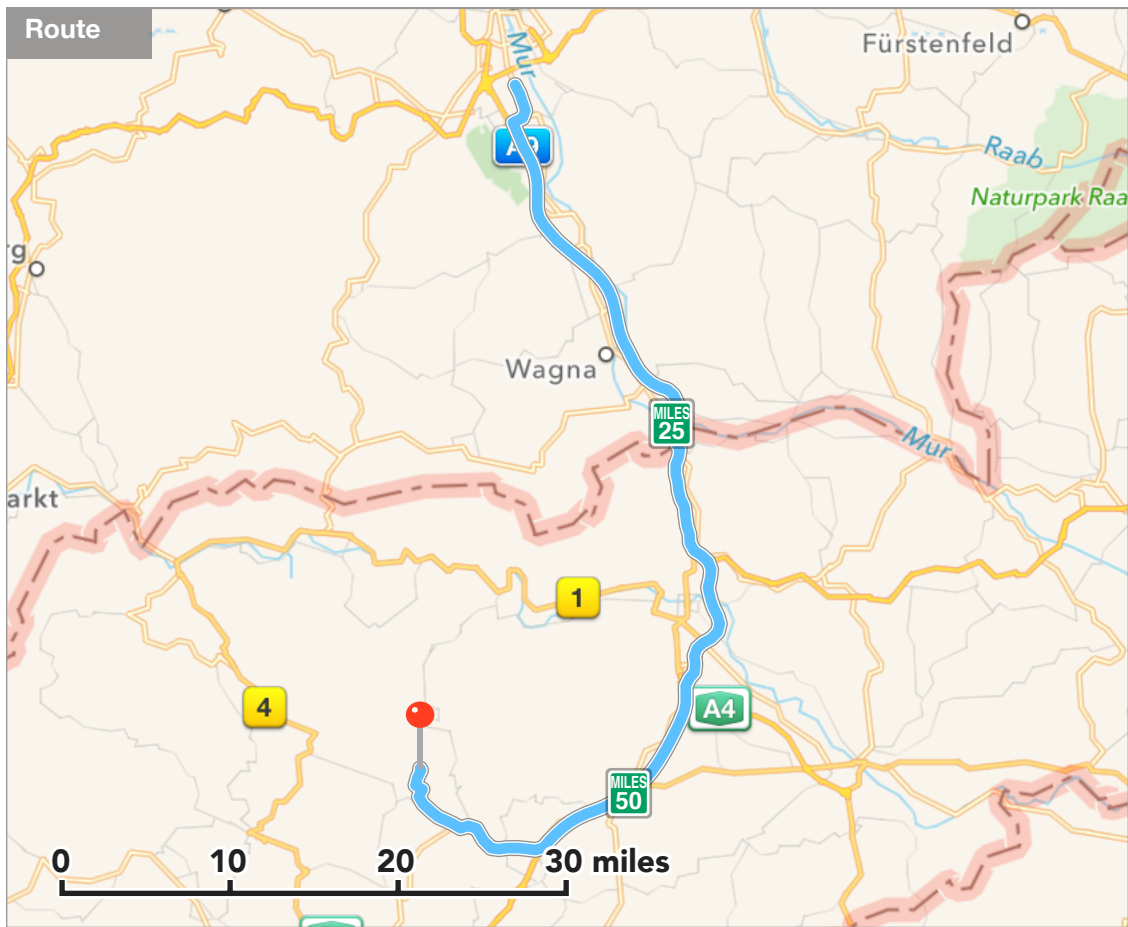

 Skomarje 16, 3214 Zreče

69 miles, 1 hr 29 mins

 **Skomarje 16, 3214 Zreče**

69 miles, 1 hr 29 mins

Start

Airport Graz Thalerhof — 8073 Feldkirchen bei Graz,

MILES
0

0.3 miles

At the roundabout, take the first exit onto Kalsdorfer

MILES
0.27

1.9 miles

At the roundabout, take the first exit onto Bierbaumer

MILES
2.21

1.2 miles

Turn right to merge onto A9 toward Maribor/Marburg,

MILES
3.44

23 miles

Continue onto A1

MILES
26

30 miles

Take exit Slovenske Konjice toward Slovenske Konjice,

MILES
56

0.4 miles

Turn right onto 686

MILES
57

0.2 miles

At the roundabout, take the second exit onto 430

MILES
57

2.8 miles

At the roundabout, take the second exit onto 430

 **Skomarje 16, 3214 Zreče**

69 miles, 1 hr 29 mins