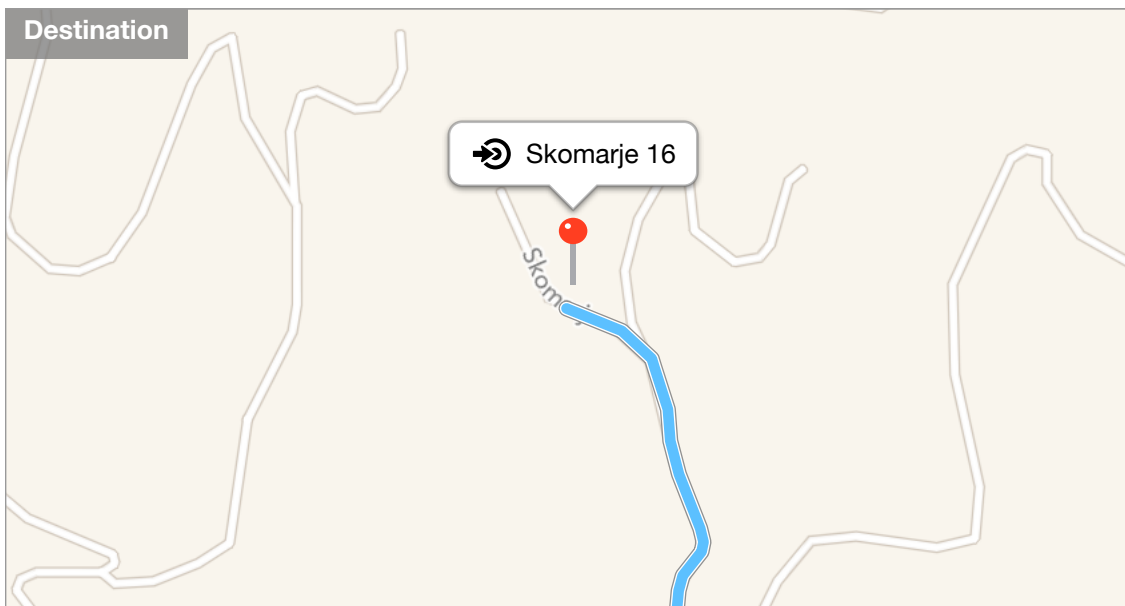

 Skomarje 16, 3214 Zreče

66 miles, 1 hr 37 mins

 **Skomarje 16, 3214 Zreče**

66 miles, 1 hr 37 mins

Start

Ljubljana Jože Pučnik Airport — Zgornji Brnik 130A, 4210
Brnik - Aerodrom, Slovenia

MILES
0

20 yards
Turn right

MILES
0.01

140 yards
Turn right onto 104

MILES
0.09

1.5 miles
At the roundabout, take the third exit onto Spodnji Brnik

MILES
1.58

6.1 miles
At the end of the road, turn right onto Glavni trg

MILES
7.66

0.4 miles
Turn left onto Grobeljska cesta

MILES
8.01

0.4 miles
At the roundabout, take the second exit

MILES
8.45

1.0 miles
Turn right onto Kamniška cesta

MILES
9.46

0.9 miles
Turn left onto Karantanska cesta

 **Skomarje 16, 3214 Zreče**

66 miles, 1 hr 37 mins

MILES
64  **0.3 miles**
Turn right onto Hudinja

MILES
65  **30 yards**
At the end of the road, turn left

 **Skomarje 16, 3214 Zreče**

66 miles, 1 hr 37 mins

MILES
65

0.3 miles

At the end of the road, turn right