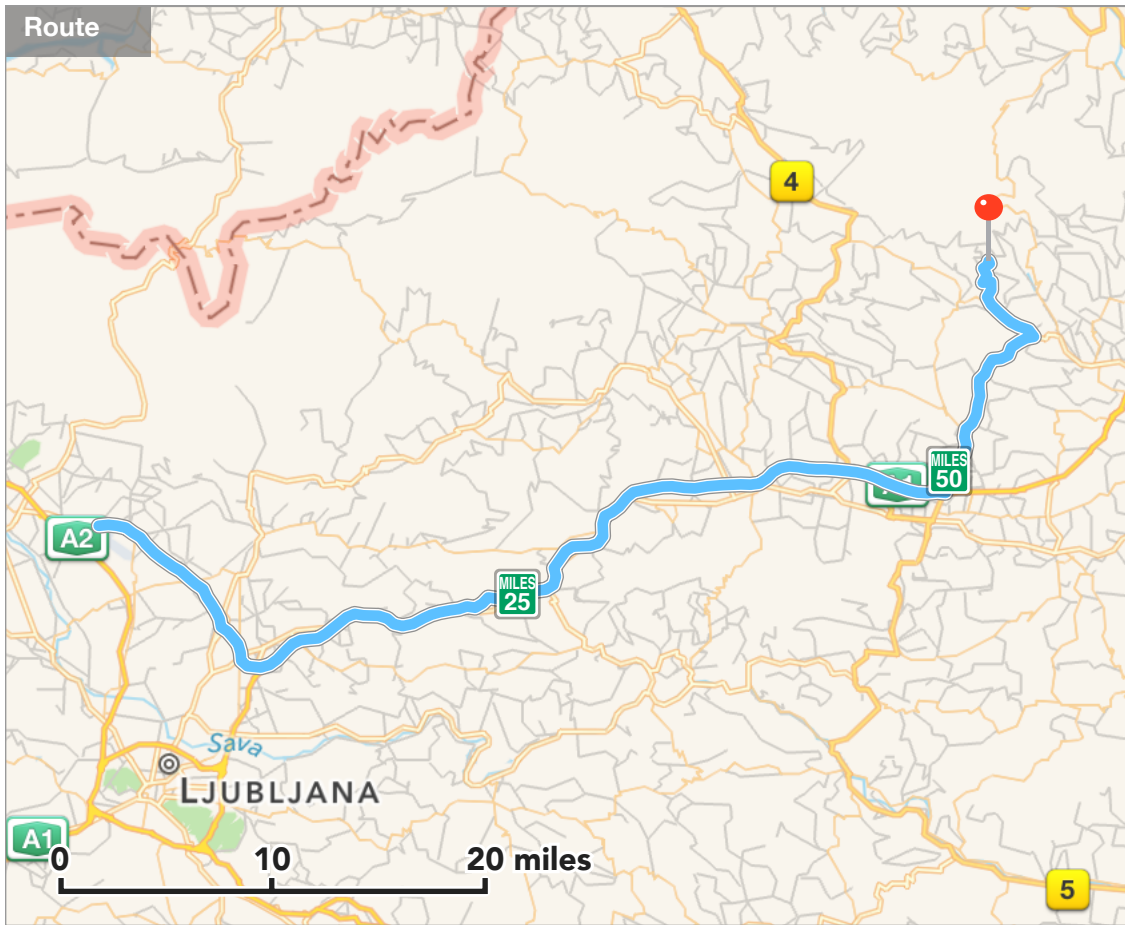

 Skomarje 16, 3214 Zreče

66 miles, 1 hr 37 mins

 **Skomarje 16, 3214 Zreče**

66 miles, 1 hr 37 mins

Start

Ljubljana Jože Pučnik Airport — Zgornji Brnik 130A, 4210
Brnik - Aerodrom, Slovenia

MILES
0

20 yards
Turn right

MILES
0.01

140 yards
Turn right onto 104

MILES
0.09

1.5 miles
At the roundabout, take the third exit onto Spodnji Brnik

MILES
1.58

6.1 miles
At the end of the road, turn right onto Glavni trg

MILES
7.66

0.4 miles
Turn left onto Grobeljska cesta

MILES
8.01

0.4 miles
At the roundabout, take the second exit

MILES
8.45

1.0 miles
Turn right onto Kamniška cesta

MILES
9.46

0.9 miles
Turn left onto Karantanska cesta

 **Skomarje 16, 3214 Zreče**

66 miles, 1 hr 37 mins

MILES
65

0.7 miles

Turn left onto Skomarje

MILES
66

290 yards

Take a slight left turn onto Skomarje

MILES
66

80 yards