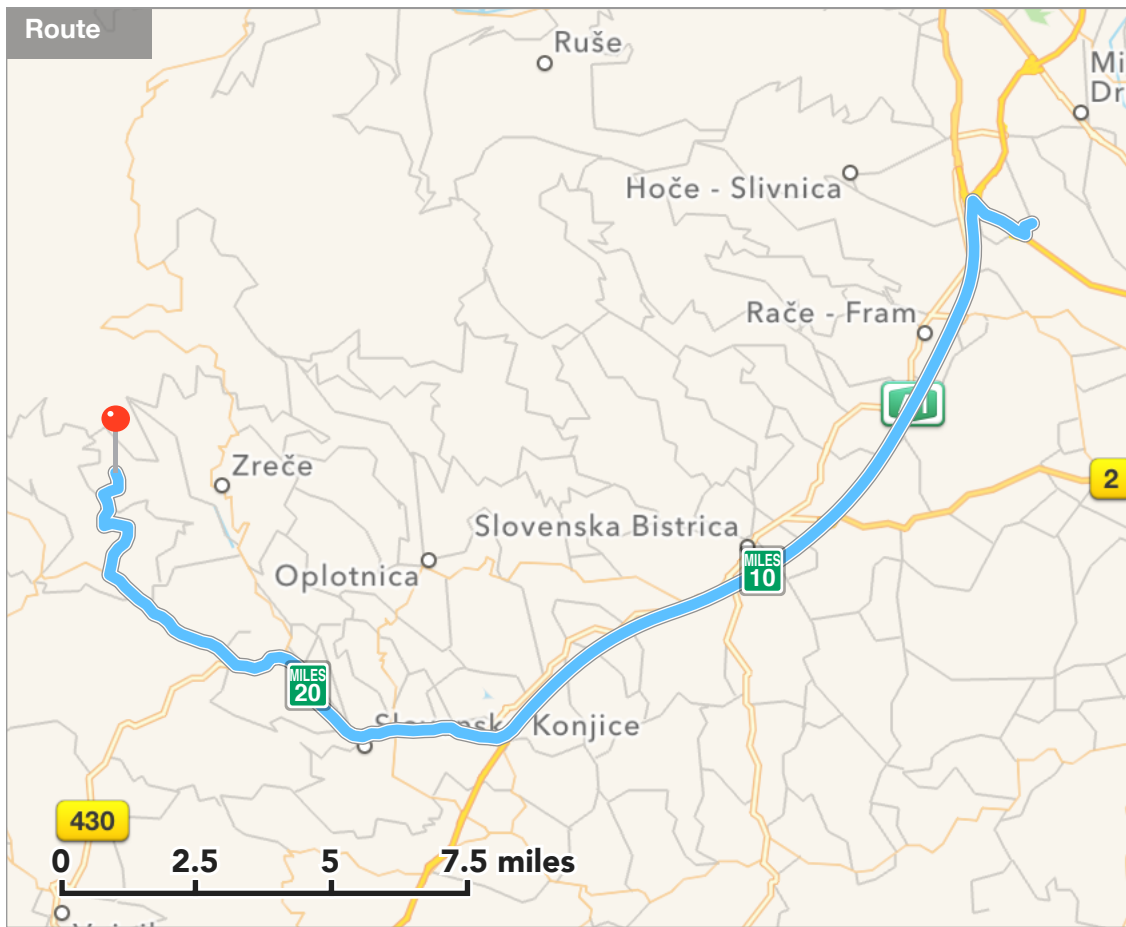

 Skomarje 16, 3214 Zreče

29 miles, 51 mins

 **Skomarje 16, 3214 Zreče**

29 miles, 51 mins

**Start**

Maribor Edvard Rusjan Airport — Letališka cesta 10,  
2312 Orehova vas, Slovenia

MILES  
0

**120 yards**

Continue along this road

MILES  
0.07

**320 yards**

At the roundabout, take the second exit to merge onto  
A4 toward Ljubljana, Maribor

MILES  
0.25

**1.1 miles**

Keep left toward A1, E57

MILES  
1.34

MILES  
16

**0.2 miles**

At the roundabout, take the second exit onto 430

MILES  
16

**2.8 miles**

At the roundabout, take the second exit onto 430

 **Skomarje 16, 3214 Zreče**

29 miles, 51 mins

MILES  
19

**2.9 miles**

At the roundabout, take the first exit onto Križevac

---

MILES  
22

**3.0 miles**

Turn right

---