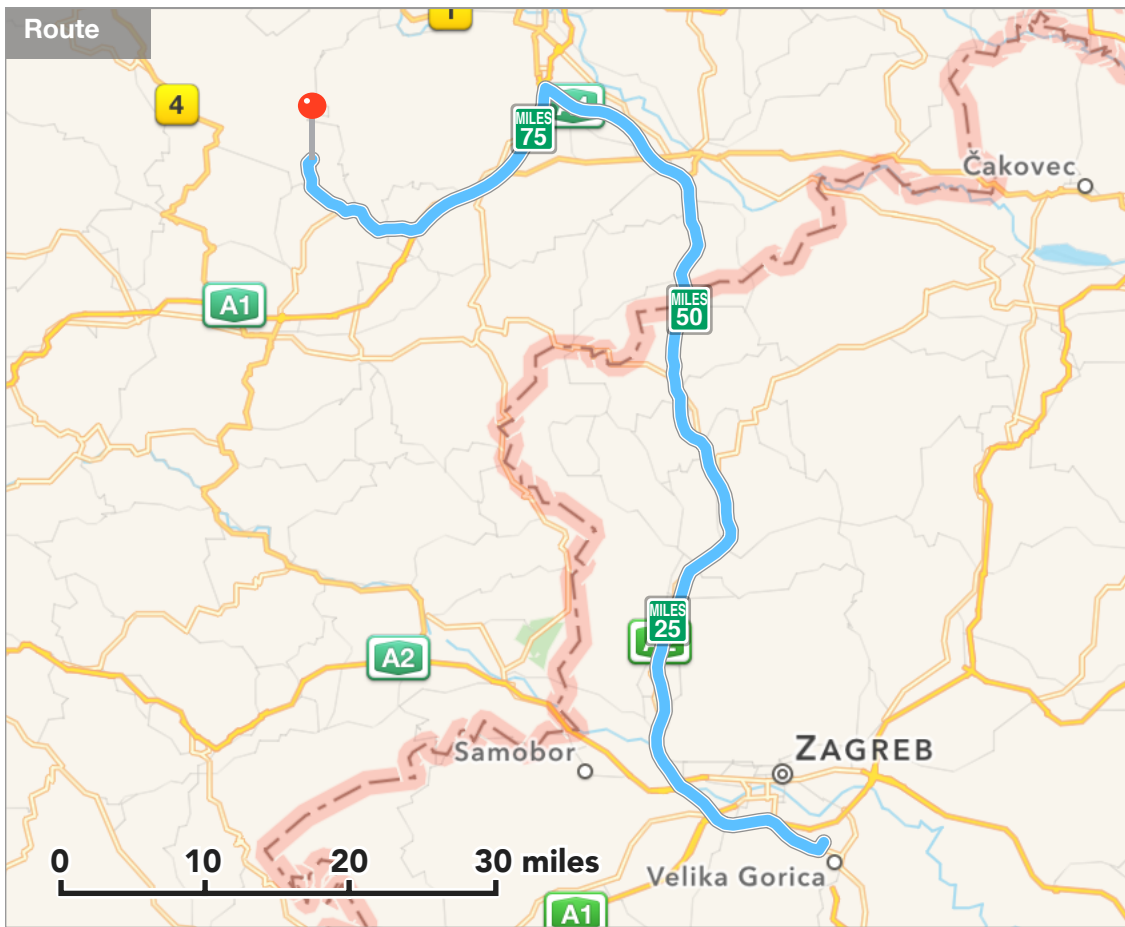

 Skomarje 16, 3214 Zreče

99 miles, 2 hrs 6 mins

 **Skomarje 16, 3214 Zreče**

99 miles, 2 hrs 6 mins

Start

Zagreb International Airport — 10410 Velika Gorica,

MILES
0

0.9 miles

Turn right onto Zagrebačka cesta toward Zagreb

MILES
0.87

3.9 miles

Turn right to merge onto Obilaznica toward Split, Rijeka

MILES
4.75

8.0 miles

Take exit toward Maribor, SLO

MILES
13

MILES
59

12 miles

Keep left toward A1, E57

MILES
72

0.2 miles

Take exit to merge onto A1 toward Ljubljana, Celje

 **Skomarje 16, 3214 Zreče**

99 miles, 2 hrs 6 mins

Turn left onto Skomarje

MILES
99

290 yards

Take a slight left turn onto Skomarje

MILES
99

80 yards

The destination is on your right