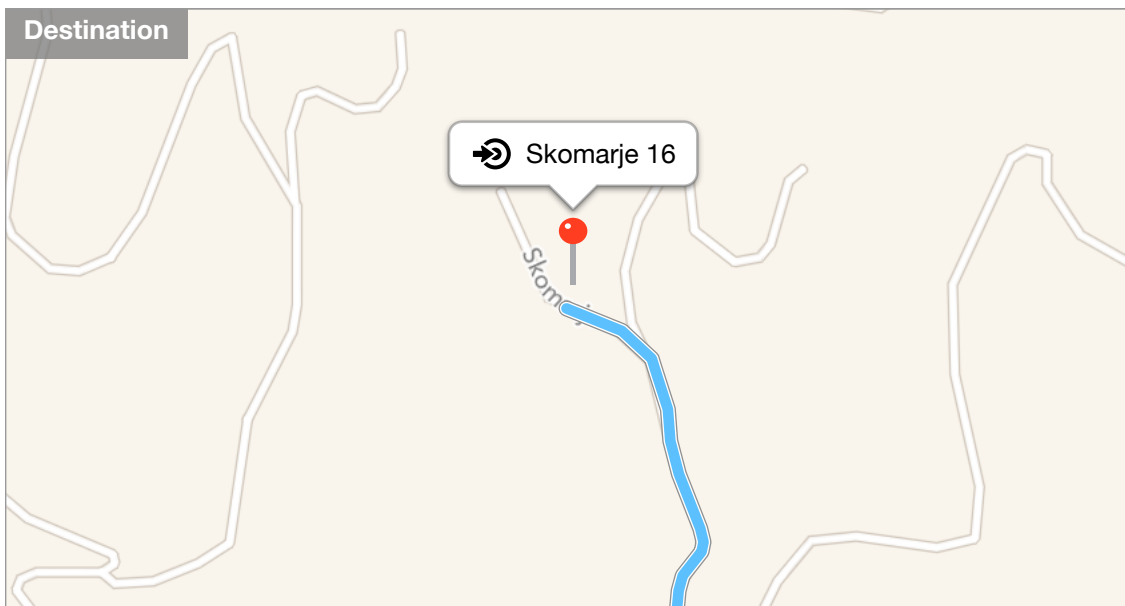

 Skomarje 16, 3214 Zreče

99 miles, 2 hrs 6 mins

 **Skomarje 16, 3214 Zreče**

99 miles, 2 hrs 6 mins

Start

Zagreb International Airport — 10410 Velika Gorica,

MILES
0

0.9 miles

Turn right onto Zagrebačka cesta toward Zagreb

MILES
0.87

3.9 miles

Turn right to merge onto Obilaznica toward Split, Rijeka

MILES
4.75

8.0 miles

Take exit toward Maribor, SLO

MILES
13

MILES
59

12 miles

Keep left toward A1, E57

MILES
72

0.2 miles

Take exit to merge onto A1 toward Ljubljana, Celje

 **Skomarje 16, 3214 Zreče**

99 miles, 2 hrs 6 mins

Turn left onto Skomarje

MILES
99

290 yards

Take a slight left turn onto Skomarje

MILES
99

80 yards

The destination is on your right